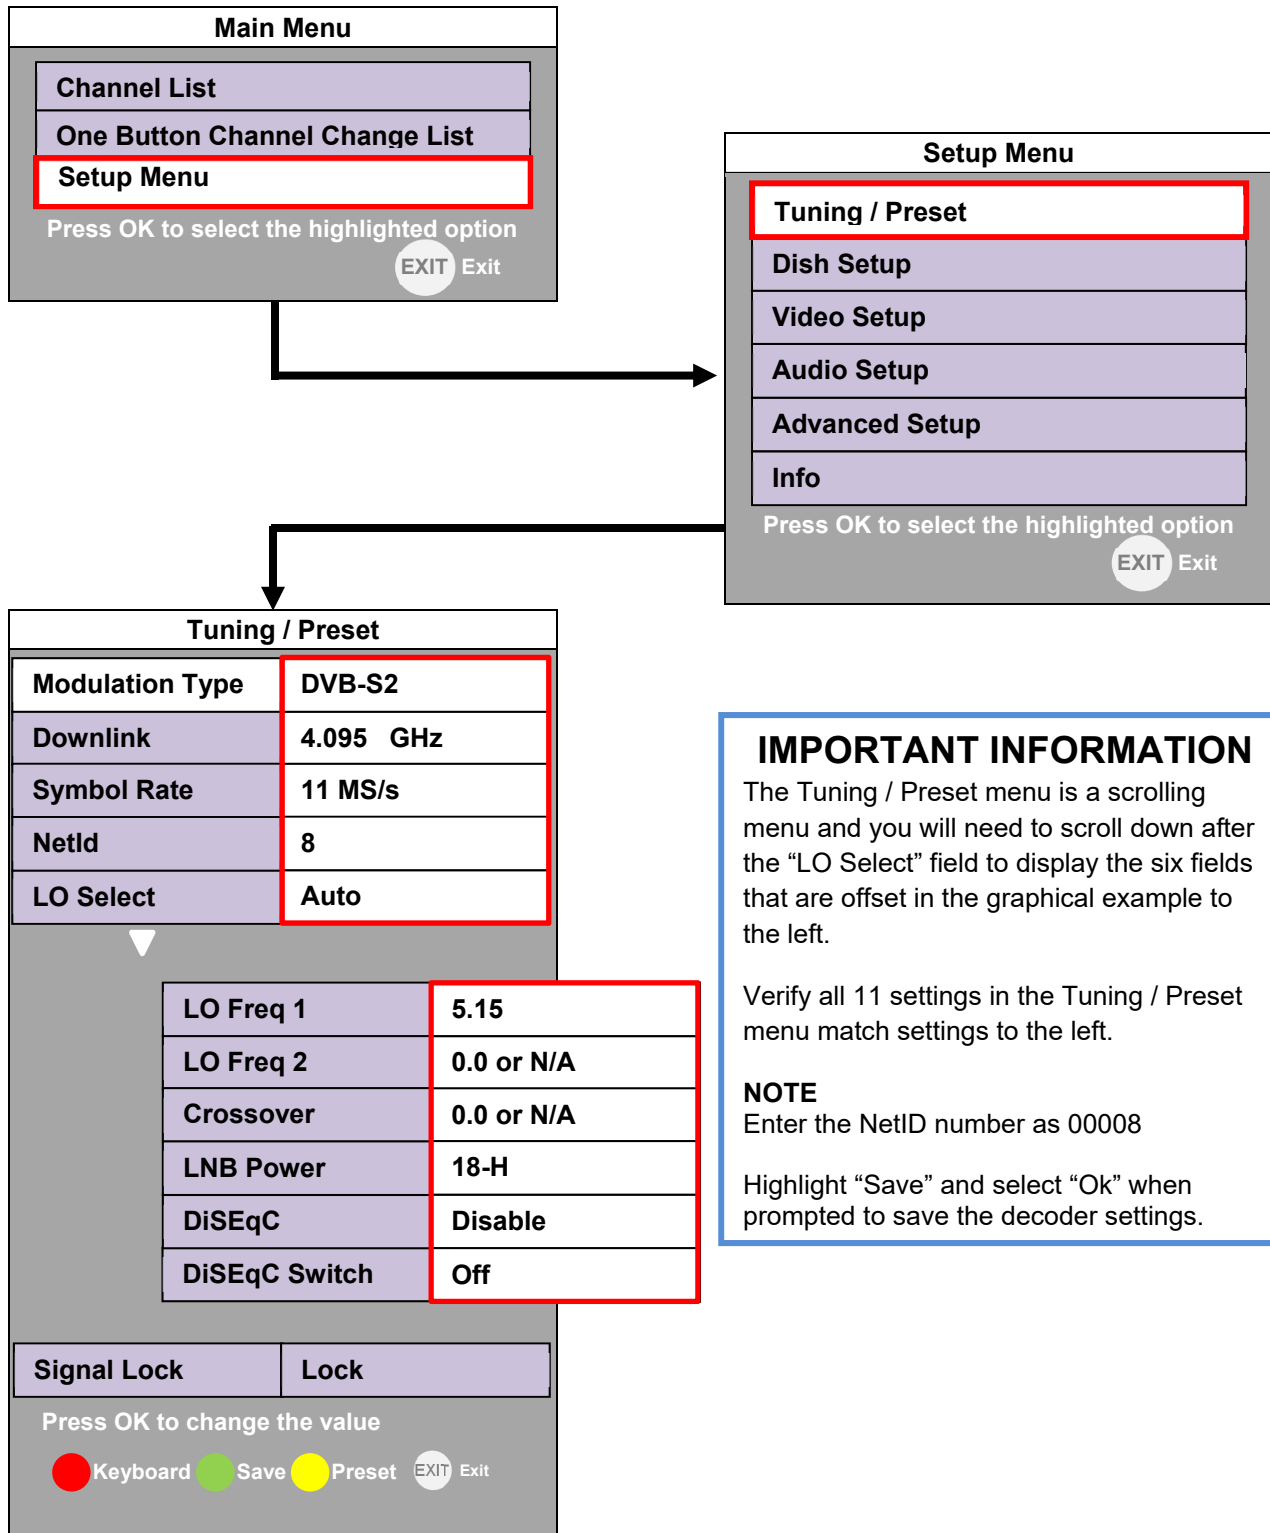

Indian Ocean Region Direct to Sailor on NSS-12 Cisco 9865 Decoder Settings and Channel Guide

This guide contains the Cisco 9865 decoder settings for the Indian Ocean Region Direct-to-Sailor (DTS) Service and new AFN Channel Guide. If you receive the three-channel DTS programming service and live within the area identified in the map below, you need the decoder settings on pages two and three in order to get the AFN signal.

- Left-hand circular feedhorn
- 20° Kelvin Low Noise Blocker

Indian Ocean Region Direct to Sailor on NSS-12 Cisco 9865 Decoder Settings and Channel Guide

You must access the decoder settings “Tuning/Preset” menu to update your decoder settings. Start from the “Main Menu” and select the “Setup Menu.” Then select “Tuning / Preset” to access the 11 individual settings you need to verify in order to get digital programming. Note that not all settings may have to be changed.

IMPORTANT INFORMATION

The Tuning / Preset menu is a scrolling menu and you will need to scroll down after the “LO Select” field to display the six fields that are offset in the graphical example to the left.

You must access the decoder settings “Audio Setup” menu to update your audio settings so you can enjoy AFN programming in stereo. Start from the “Main Menu” and select the “Setup Menu.” Then select “Audio Setup” to access the individual settings you need to verify in order to get stereo audio. Not all settings may have to be changed.