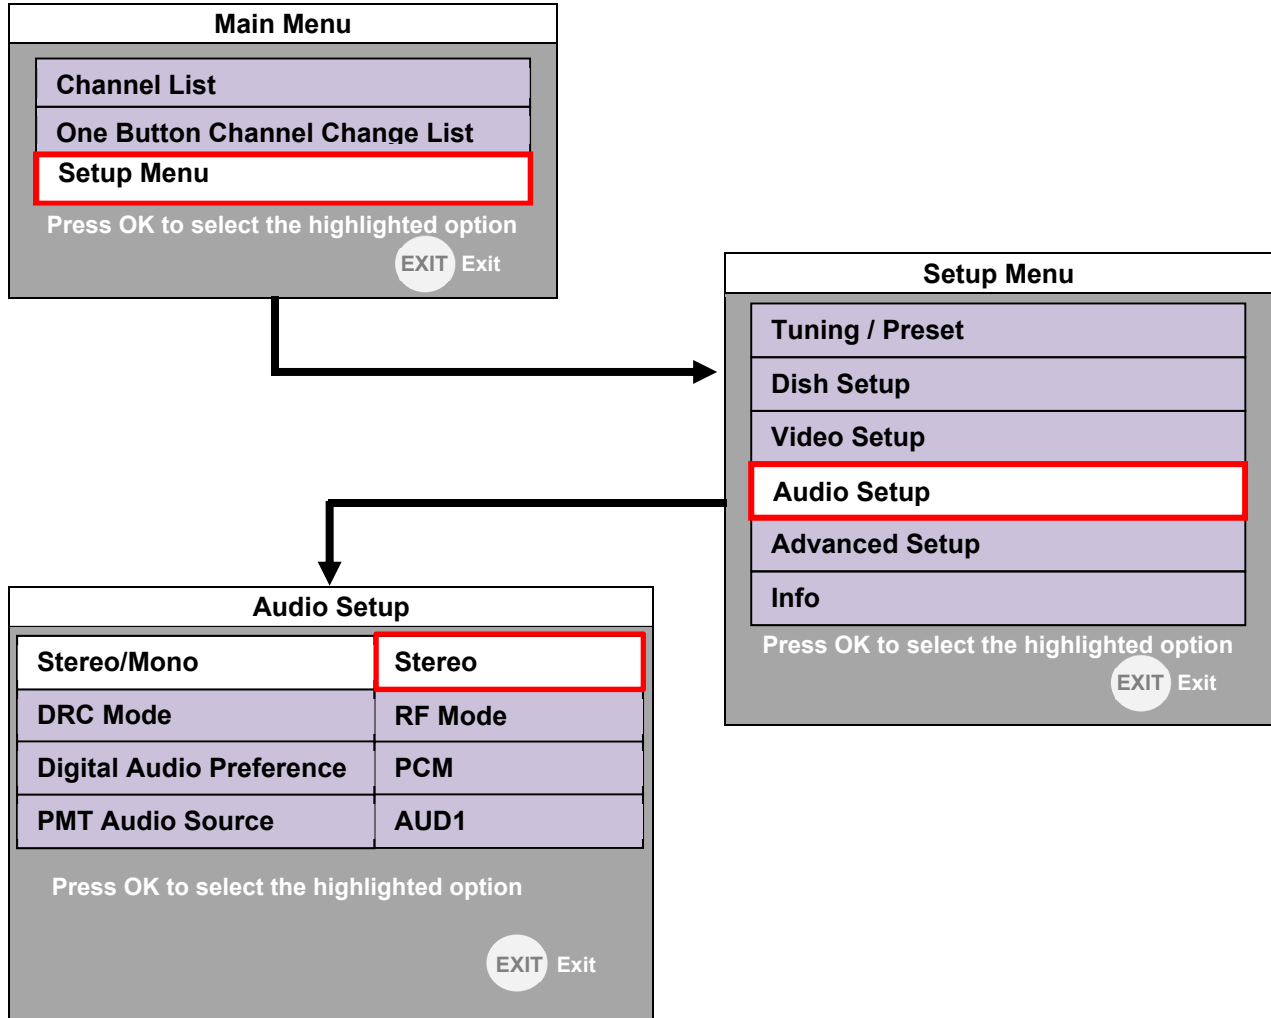

- Left-hand circular feedhorn
- 20° Kelvin Low Noise Blocker

Indian Ocean Region Direct to Sailor on NSS-12 Cisco 9865 Decoder Settings and Channel Guide

You must access the decoder settings “Tuning/Preset” menu to update your decoder settings. Start from the “Main Menu” and select the “Setup Menu.” Then select “Tuning / Preset” to access the 11 individual settings you need to verify in order to get digital programming. Note that not all settings may have to be changed.

IMPORTANT INFORMATION

The Tuning / Preset menu is a scrolling menu and you will need to scroll down after the “LO Select” field to display the six fields that are offset in the graphical example to the left.

Verify all 11 settings in the Tuning / Preset menu match settings to the left.

NOTE
Enter the NetID number as 00008

Highlight “Save” and select “Ok” when prompted to save the decoder settings.

Indian Ocean Region Direct to Sailor on NSS-12 Cisco 9865 Decoder Settings and Channel Guide

You must access the decoder settings “Audio Setup” menu to update your audio settings so you can enjoy AFN programming in stereo. Start from the “Main Menu” and select the “Setup Menu.” Then select “Audio Setup” to access the individual settings you need to verify in order to get stereo audio. Not all settings may have to be changed.